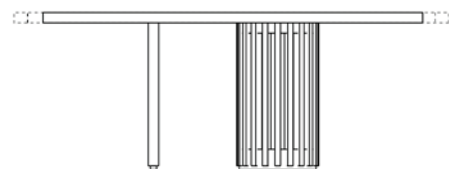

## AALTO Dining Table

This dining table was named after a brilliant Finnish Architect – Alvar Aalto – that explored notoriously the natural forms in his iconic architecture and design.

Aalto Dining Table combines the smooth top oval shape with Laengsel's signature wooden slats on the asymmetrical feet. It's minimalistic elegance contrasts with the robust materials inspired in the Nordic design.

### MATERIALS

WOOD/ Birch plywood

FINISH/ Natural, Dark Grey Tainted, Matte

H 76 cm | 30"

D 100 cm | 39"

W 180 cm | 71"  
W 200 cm | 79"  
W 220 cm | 86"