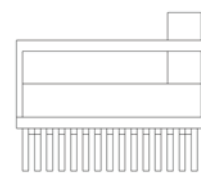

MATERIALS

WOOD/ Birch Plywood

FINISH/ Natural, Dark Grey Tainted, Matte

UPHOLSTERY/ Foam, Kvadrat fabrics – Divina Melange 3

W 200 cm | 79"

H 70 cm | 28"

D 85 cm | 33"

Ottoman