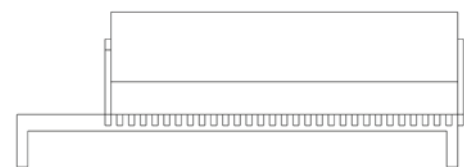

MATERIALS

WOOD/ Birch Plywood

FINISH/ Natural, Dark Grey Tainted, Matte

UPHOLSTERY/ Foam, Kvadrat fabrics – Divina Melange 3

W 200 cm | 79"

H 70 cm | 28"

D 85 cm | 33"

Ottoman