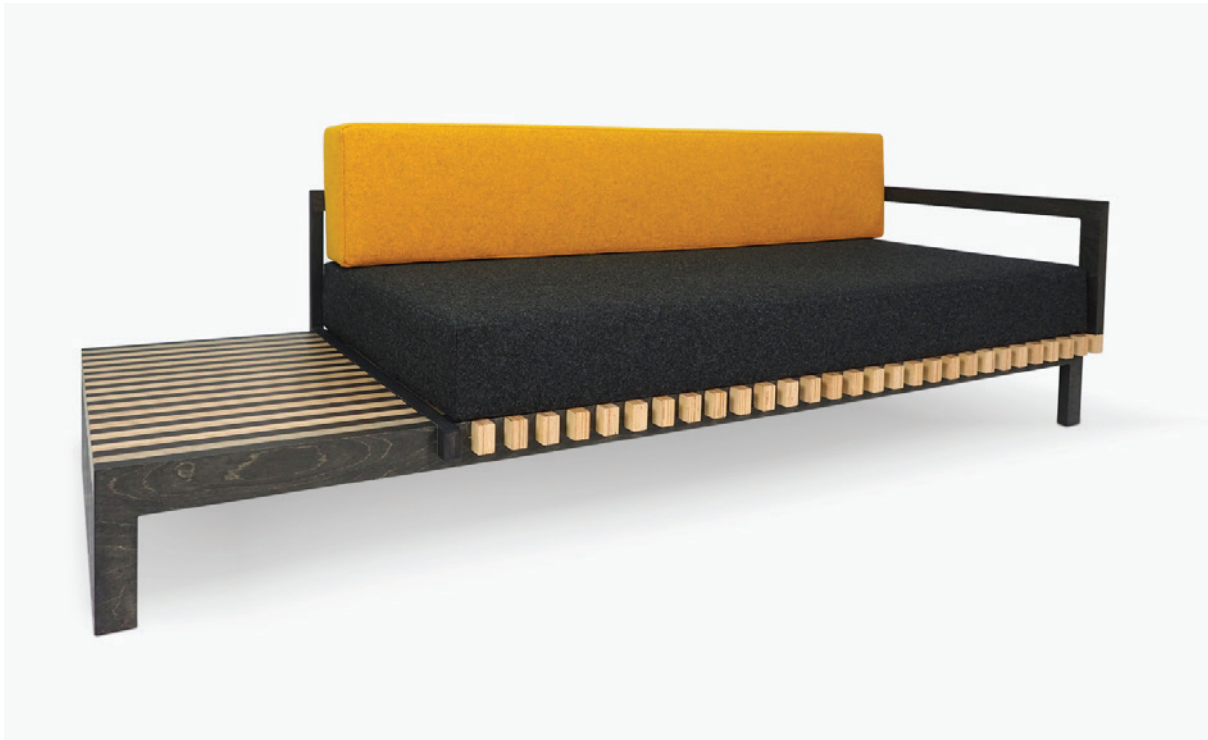

HYGGE Sofa

HYGGE Sofa

HYGGE is in the Danish DNA, a word for a quality of coziness. This piece embodies that: feeling warm, comfortable, and safe. Clean and crisp lines shape this sofa and it's versatility is shown by the multifunctional pillows, and the side table that can be transformed into a bed with an extra pillow. The wood contrasts give it a dynamic twist and enhance the shapes.

This sofa is made of sustainable birch plywood using CNC cut with innovating waste efficiency technology. We are using the highest quality woods with natural non-toxic glues and premium eco-friendly fabrics. This piece is assembled and finished by professional craftsmen.

It comes with two pillows and one or two different color tones of fabric. The back pillow is movable.

Extras: Pillow for side table to transform the Hygge Sofa into a bed; Ottoman for an extension of the sofa.

MATERIALS

WOOD/ Birch Plywood

FINISH/ Natural, Dark Grey Tainted, Matte

UPHOLSTERY/ Foam, Kvadrat fabrics – Divina Melange 3

W 200 cm | 79"

H 70 cm | 28"

D 85 cm | 33"

Ottoman