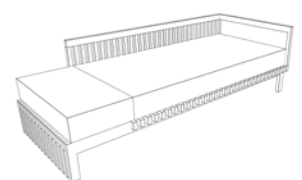

MATERIALS

WOOD/ Birch Plywood

FINISH/ Natural, Dark Grey Tainted, Matte

UPHOLSTERY/ Foam, Kvadrat fabrics – Divina Melange 3

W 200 cm | 79"

H 70 cm | 28"

D 85 cm | 33"

Ottoman