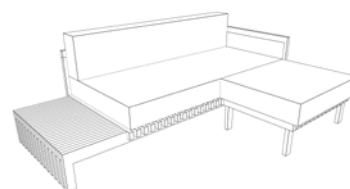

MATERIALS

WOOD/ Birch Plywood

FINISH/ Natural, Dark Grey Tainted, Matte

UPHOLSTERY/ Foam, Kvadrat fabrics – Divina Melange 3

W 200 cm | 79"

H 70 cm | 28"

D 85 cm | 33"

Ottoman